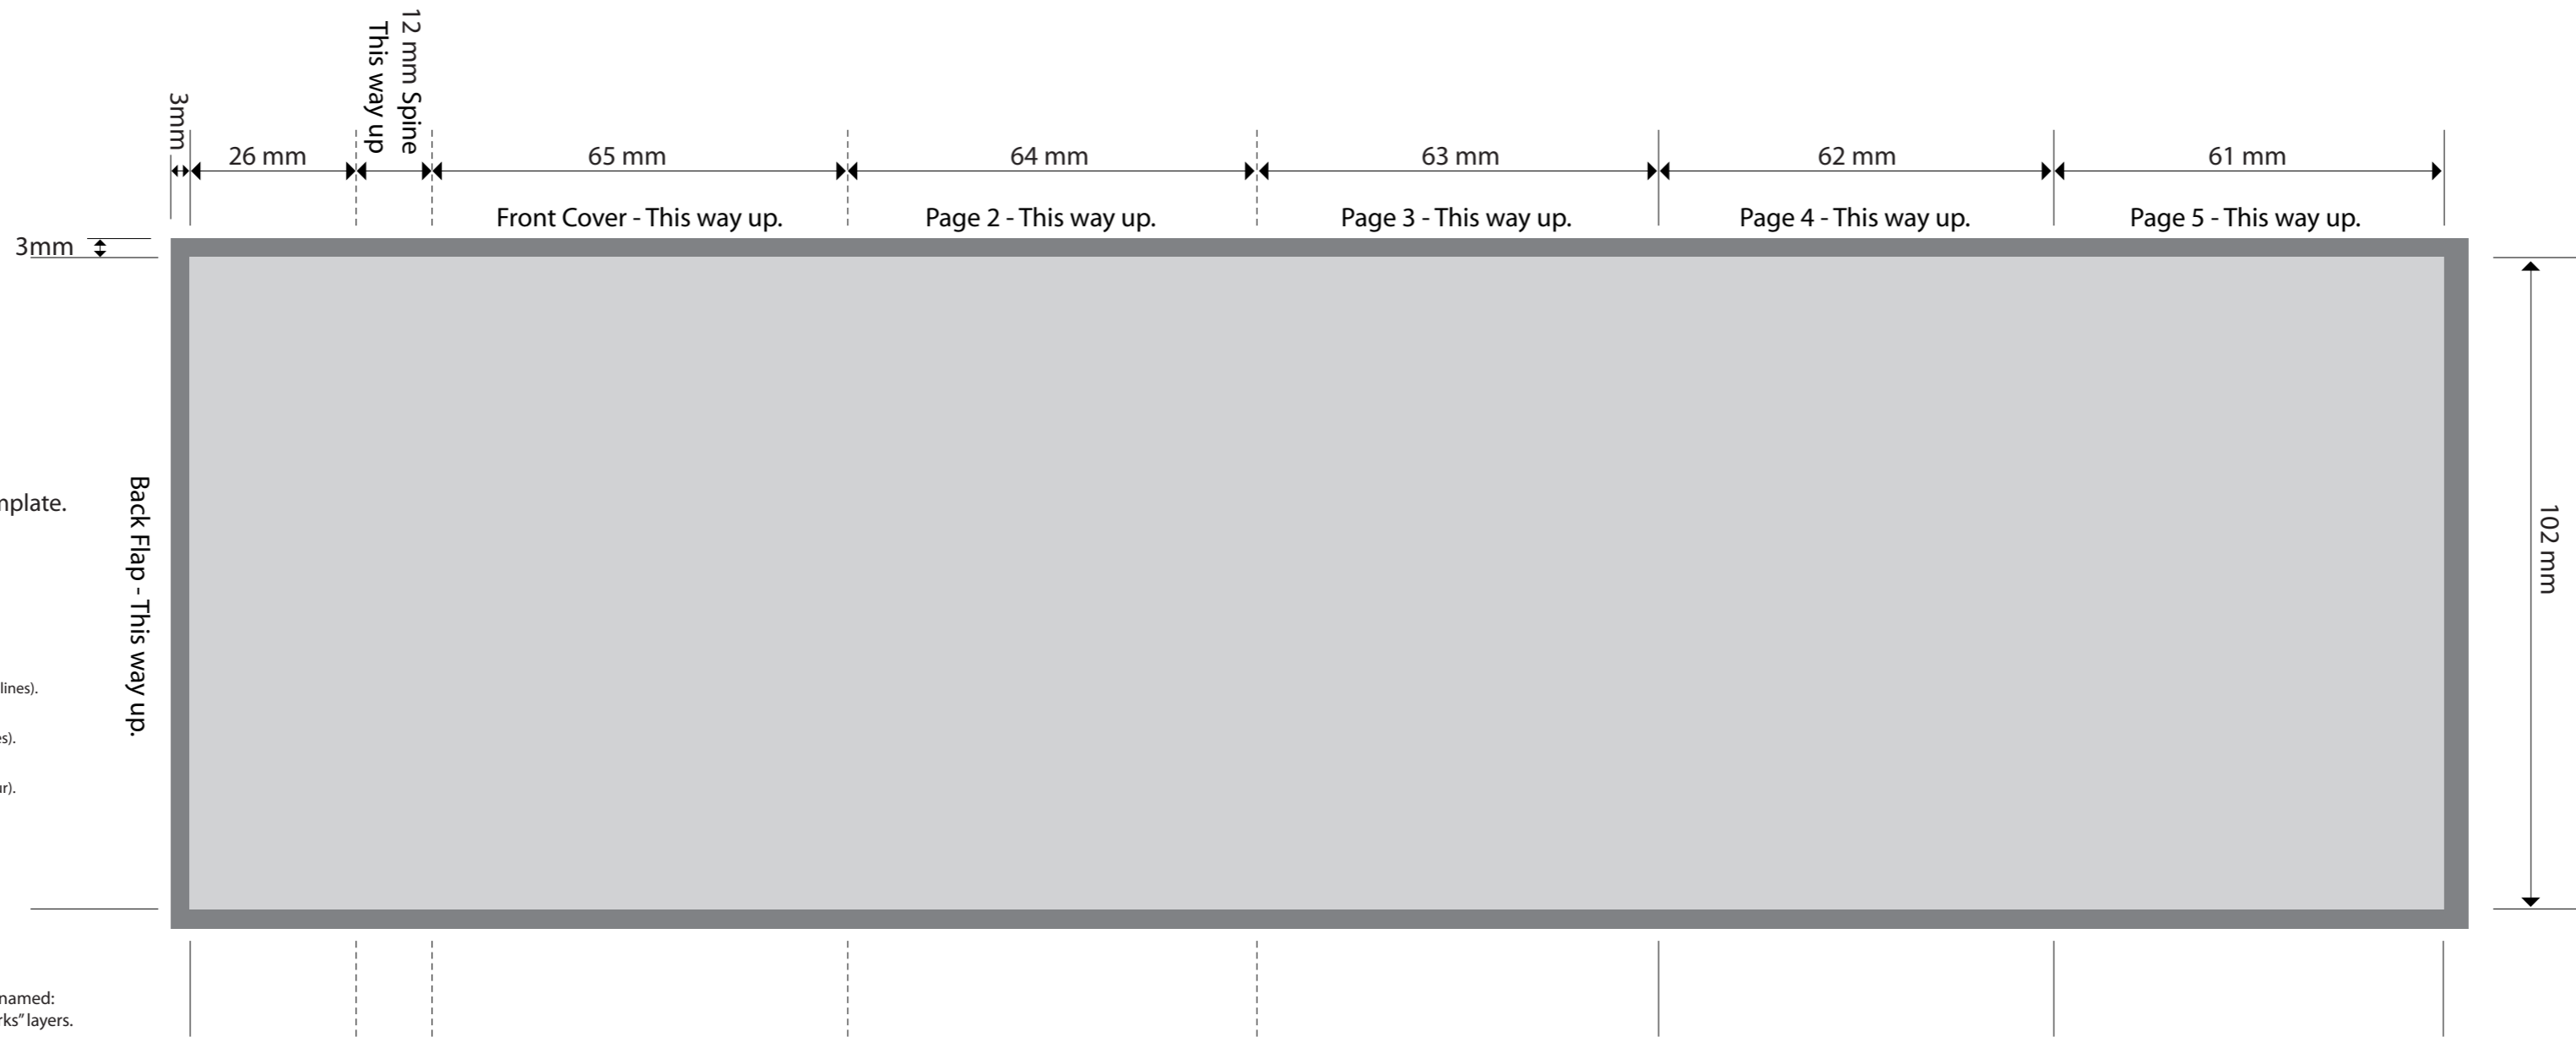

© Dex Audio Pty Ltd

v. 1.0 -15/3/22

Cassette 6 Score J-Card.  
This specification is to scale and may be used as a template.

Follow all measurements exactly.  
If in doubt, please contact your customer service representative.  
Failure to follow these specifications may delay your job.

- LEGEND:
-  Artwork area (keep text and important graphics 3mm from trim and fold lines).
  -  Bleed area (allow background colour / image to bleed 3mm past trim lines).
  -  Trim marks indicate cutting lines (these marks must be Registration colour).
  -  Fold marks indicate fold lines (these marks must be Registration colour).
  -  Non-print area - larger images / graphics must be masked out.  
Only Trim & Fold marks are allowed outside the bleed area.

This file can be used as a template in Illustrator.

When submitting art using this file as a template, please delete the layer named:  
"Delete this layer" and only leave the "Artwork layer" and "Trim & Fold Marks" layers.