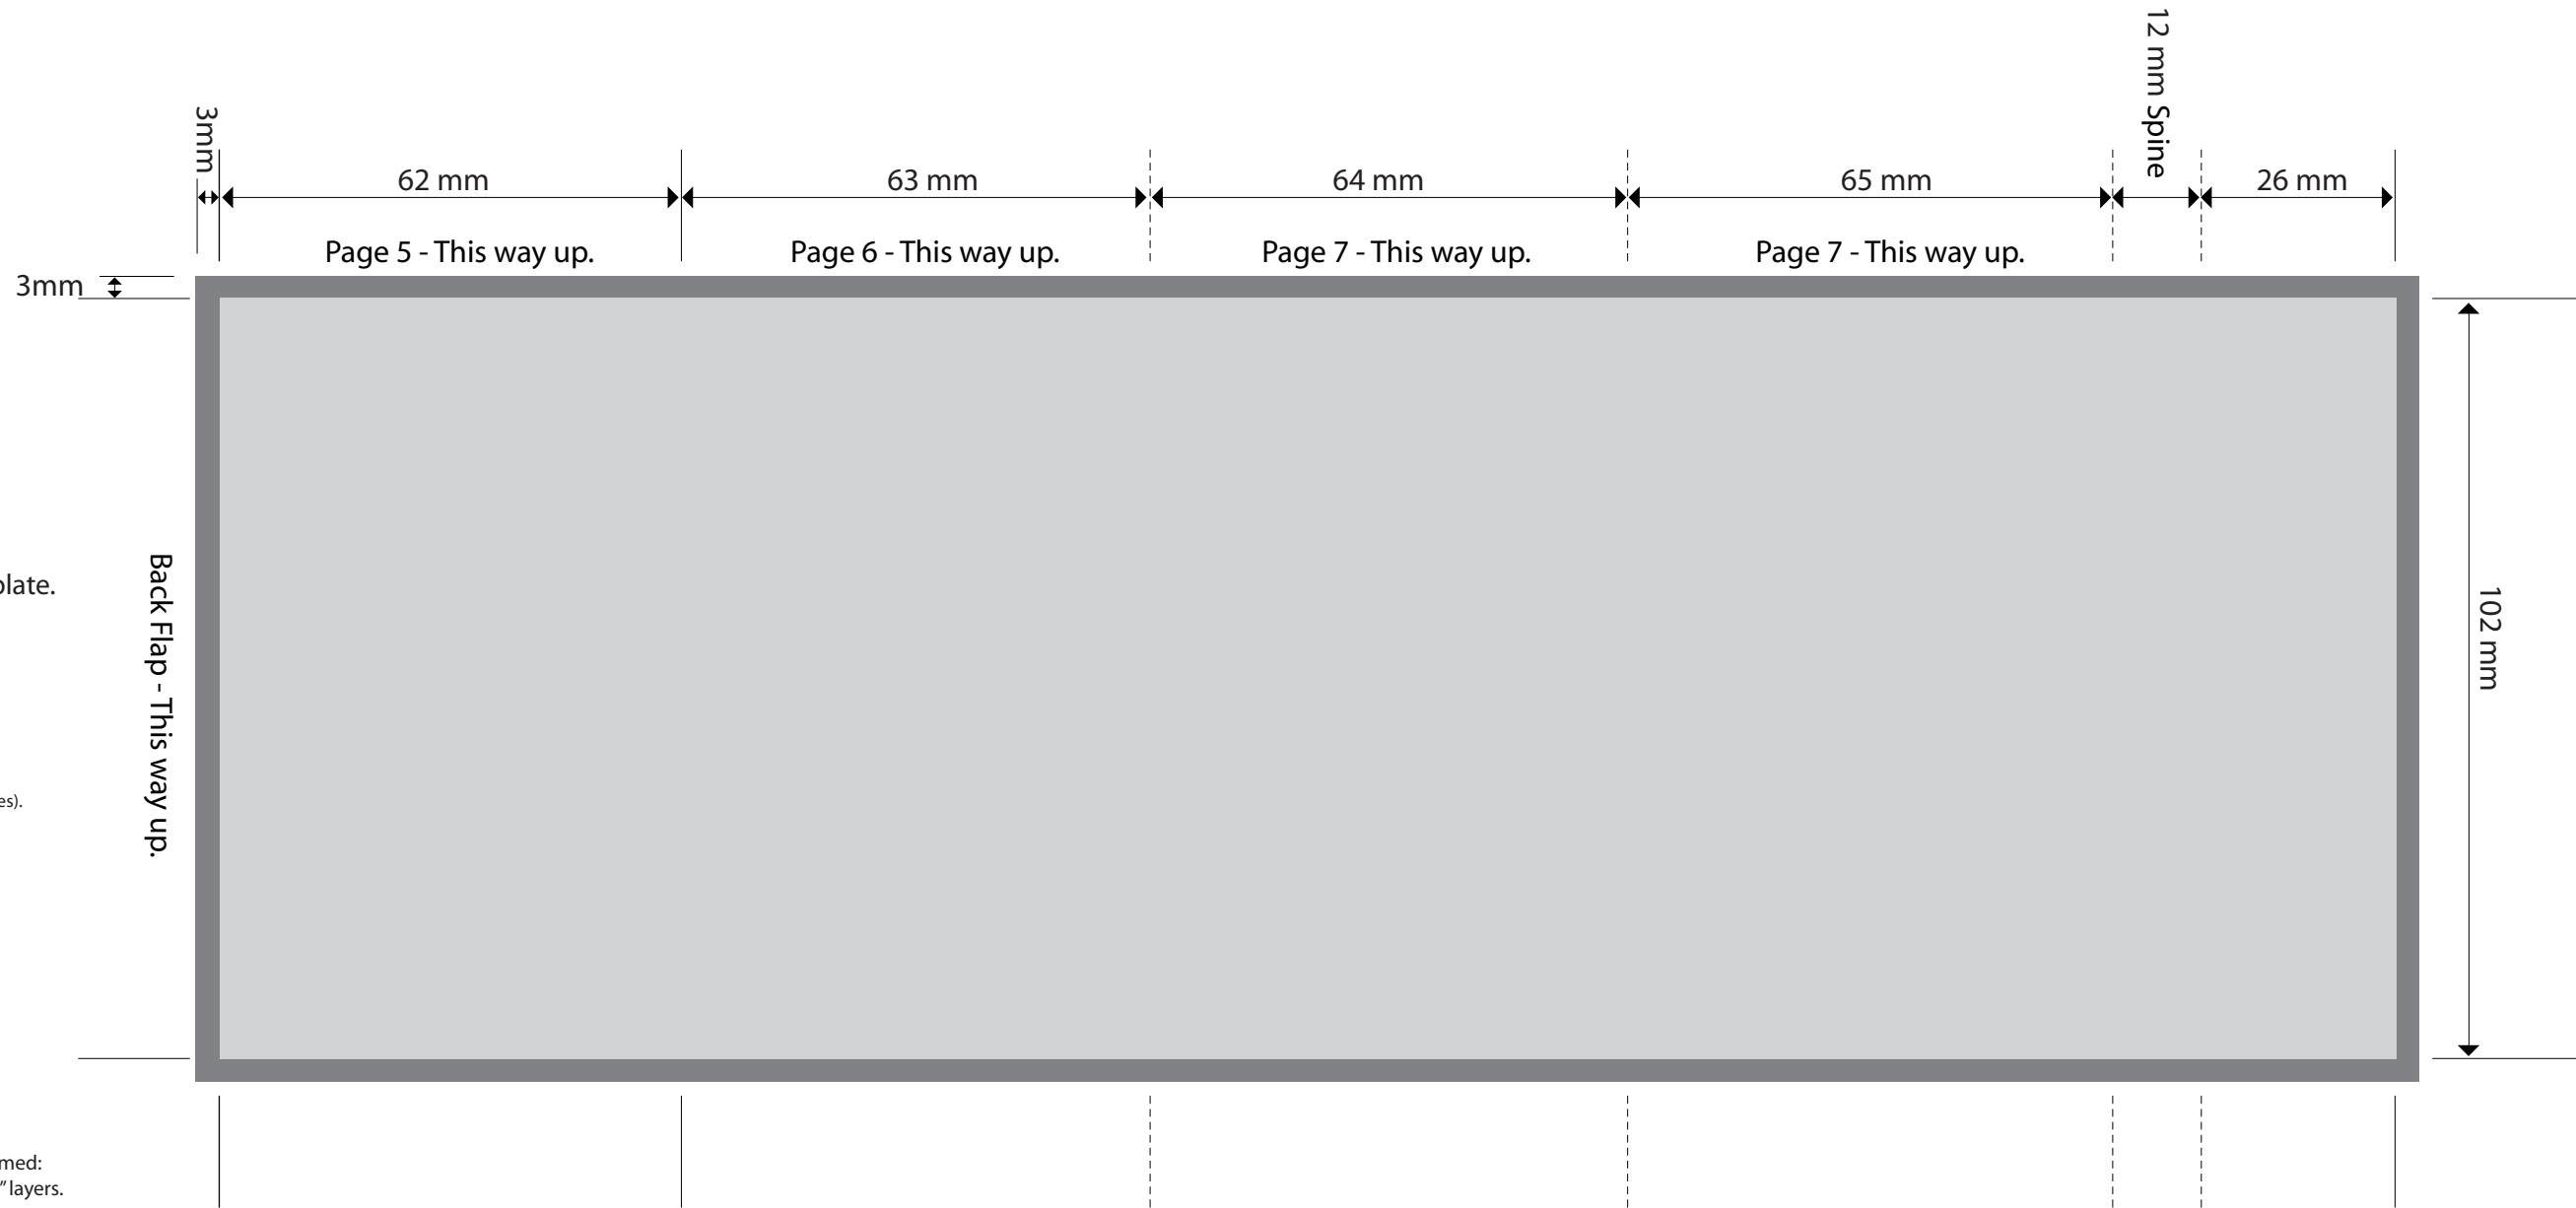

© Dex Audio Pty Ltd

v. 1.0 -8/2/22

Cassette 5 Score J-Card - INSIDE PRINT.
 This specification is to scale and may be used as a template.

Follow all measurements exactly.
 If in doubt, please contact your customer service representative.
 Failure to follow these specifications may delay your job.

- LEGEND:**
- Artwork area (keep text and important graphics 3mm from trim and fold lines).
 - Bleed area (allow background colour / image to bleed 3mm past trim lines).
 - Trim marks indicate cutting lines (these marks must be Registration colour).
 - Fold marks indicate fold lines (these marks must be Registration colour).
 - Non-print area - larger images / graphics must be masked out.
Only Trim & Fold marks are allowed outside the bleed area.

This file can be used as a template in Illustrator.

When submitting art using this file as a template, please delete the layer named: "Delete this layer" and only leave the "Artwork layer" and "Trim & Fold Marks" layers.