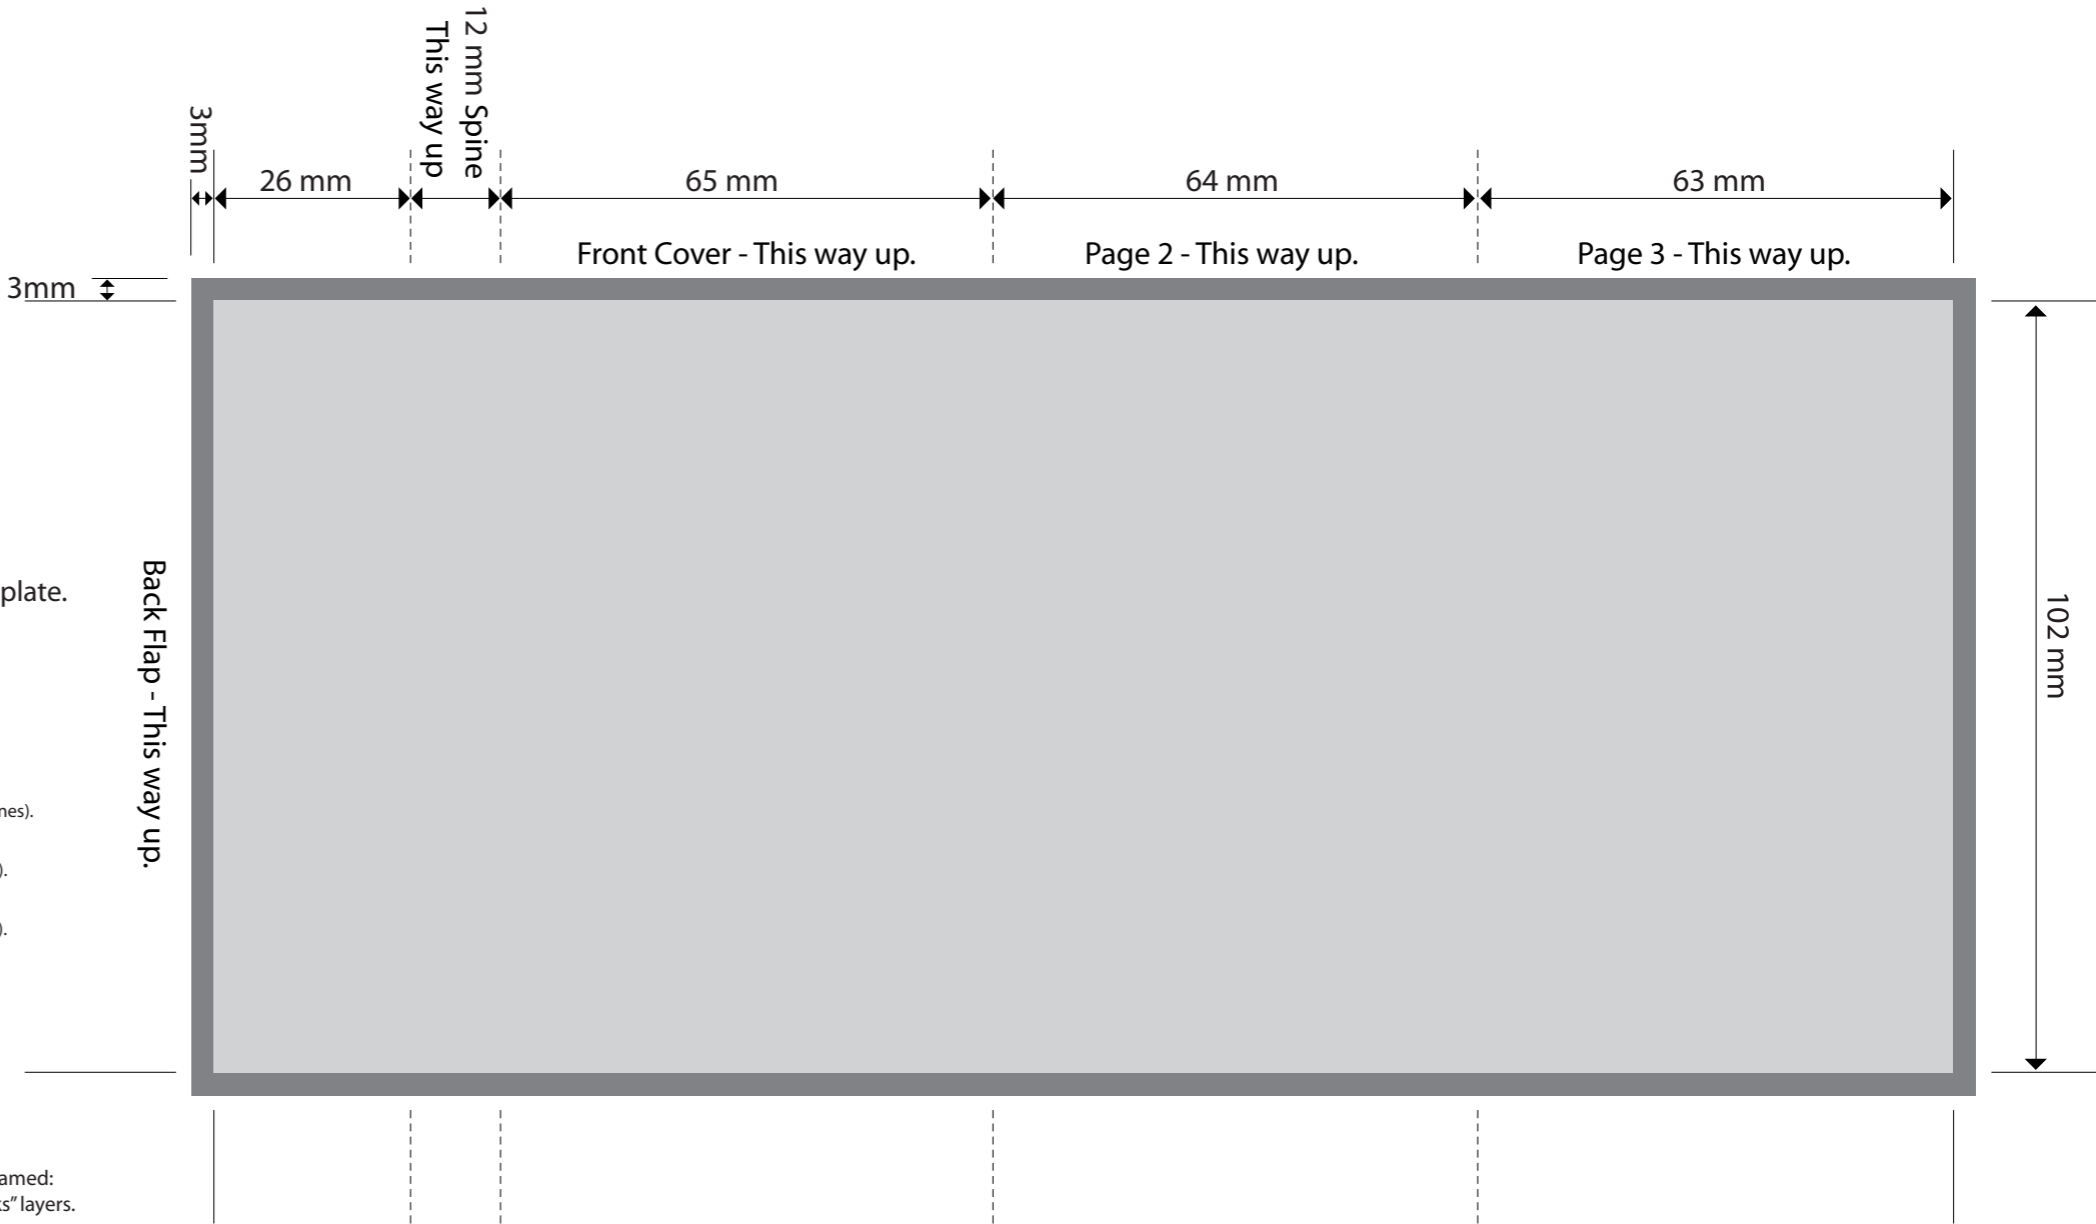

© Dex Audio Pty Ltd
v. 1.0 -30/5/16

Cassette 4 Score J-Card.
This specification is to scale and may be used as a template.

Follow all measurements exactly.
If in doubt, please contact your customer service representative.
Failure to follow these specifications may delay your job.

- LEGEND:**
-  Artwork area (keep text and important graphics 3mm from trim and fold lines).
 -  Bleed area (allow background colour / image to bleed 3mm past trim lines).
 -  Trim marks indicate cutting lines (these marks must be Registration colour).
 -  Fold marks indicate fold lines (these marks must be Registration colour).
 -  Non-print area - larger images / graphics must be masked out.
Only Trim & Fold marks are allowed outside the bleed area.

This file can be used as a template in Illustrator.
When submitting art using this file as a template, please delete the layer named:
"Delete this layer" and only leave the "Artwork layer" and "Trim & Fold Marks" layers.