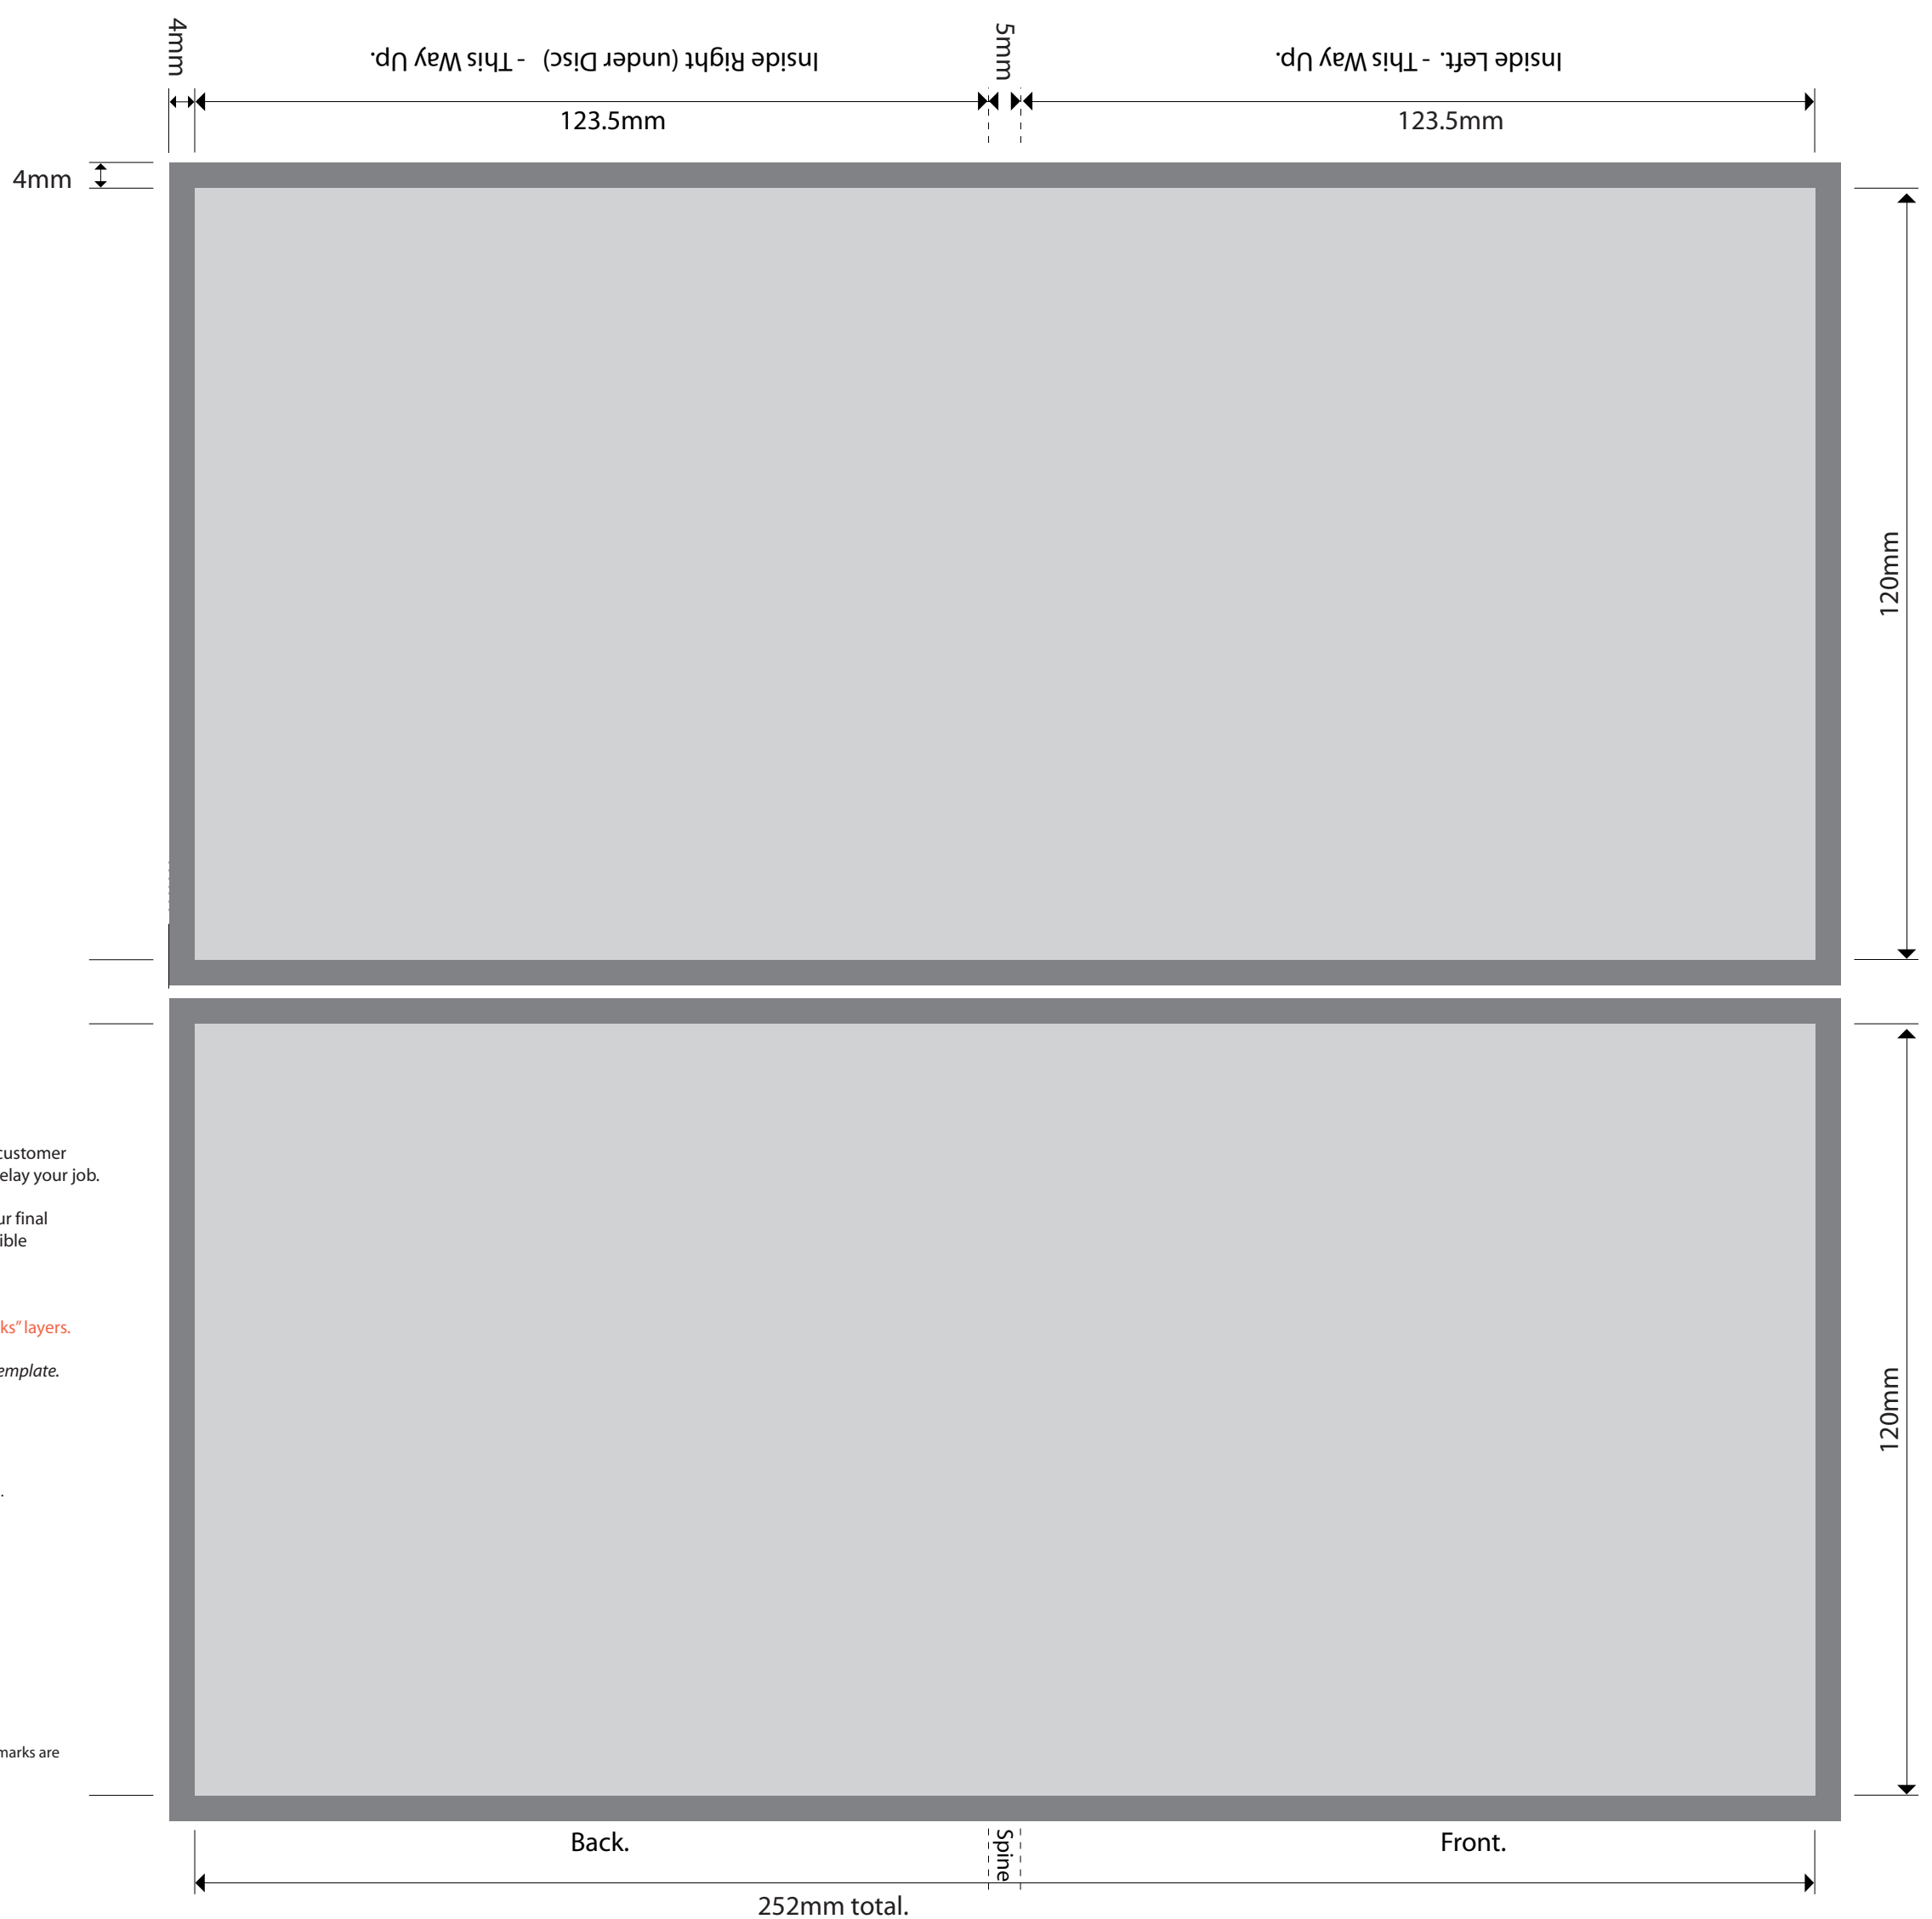

### CD Mailer Clear 5mm.

100% scale Illustrator template

Follow all measurements exactly. If in doubt, please contact your customer service representative. Failure to follow these specifications may delay your job.

If using this template in other art programs, please ensure that your final art has only your art and the Trim & Fold marks, delete all other visible objects and text.

\* Befor submitting this file delete the layer named: "Delete this layer" leaving the "Artwork layer" and "Trim & Fold Marks" layers.

Note: Text on the spine should read in the direction of "Spine" on the template.

#### Legend

- Artwork area**  
(keep text and important graphics 3mm from trim and fold lines).
- 4mm bleed area**  
Allow background colour / image to bleed 4mm past trim lines
- Trim marks**  
Indicate cutting lines (these marks must be Registration colour).
- Fold marks**  
Indicate fold lines (these marks must be Registration colour).
- Non-print area**  
Larger images / graphics must be masked out. Only Trim & Fold marks are allowed outside the bleed area.