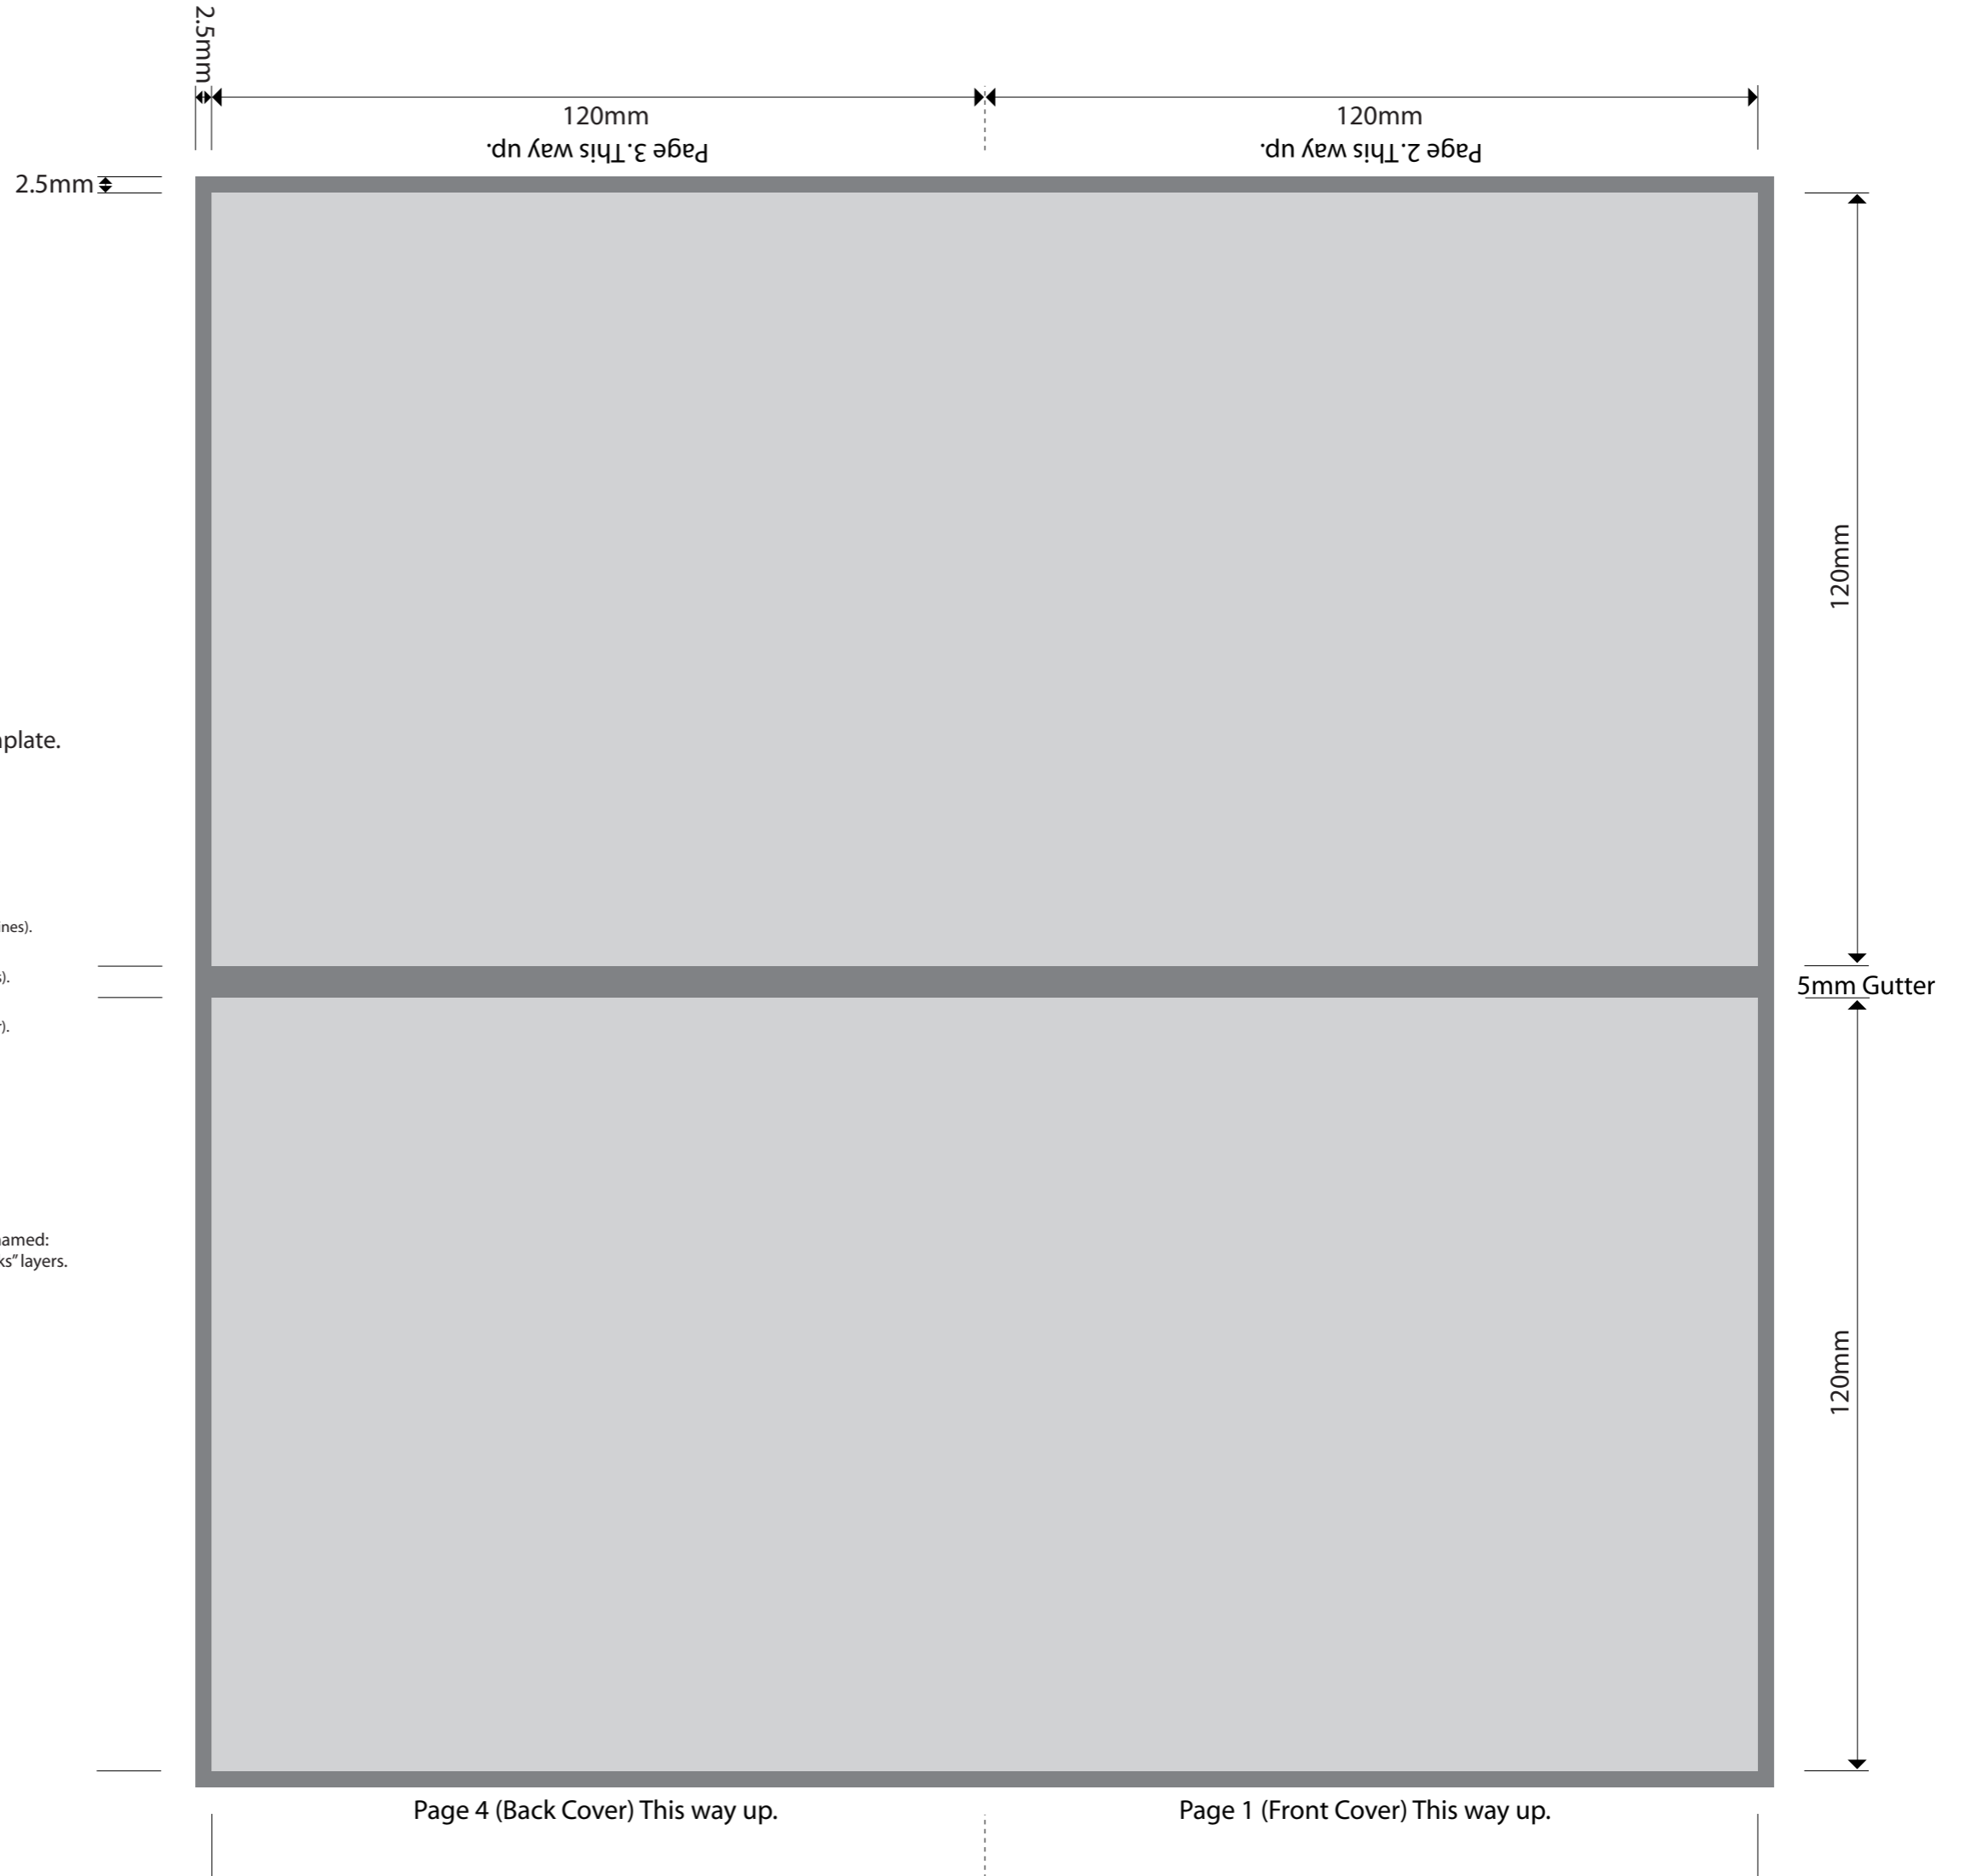

### CD 4 Page Booklet.

This specification is to scale and may be used as a template.

Follow all measurements exactly.

If in doubt, please contact your customer service representative.

Failure to follow these specifications may delay your job.

#### LEGEND:

Artwork area (keep text and important graphics 3mm from trim and fold lines).

Bleed area (allow background colour / image to bleed 3mm past trim lines).

Trim marks indicate cutting lines (these marks must be Registration colour).

Fold marks indicate fold lines (these marks must be Registration colour).

Non-print area - larger images / graphics must be masked out.  
Only Trim & Fold marks are allowed outside the bleed area.

This file can be used as a template in Illustrator.